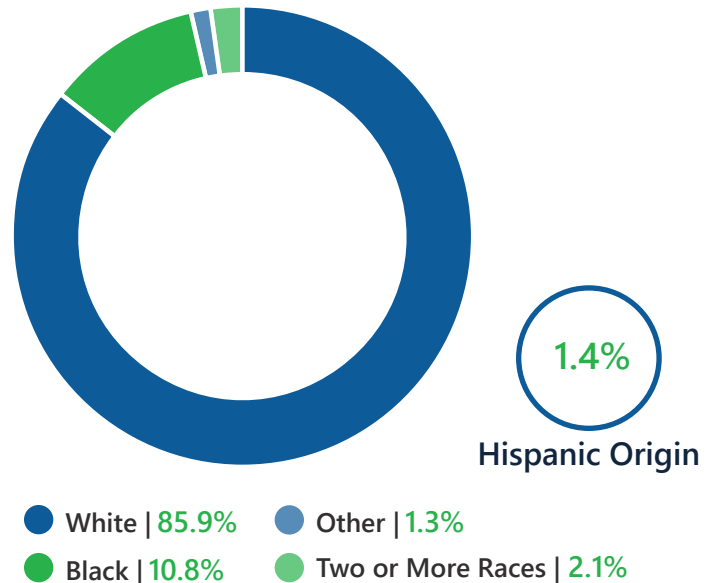

Under 18

Prime Working Age

Median Age

Population By Race & Ethnicity

2019 Employment by Industry

Employed Population, Age 16+ | 712

Gross Retail Sales By Fiscal Year

2019 Income