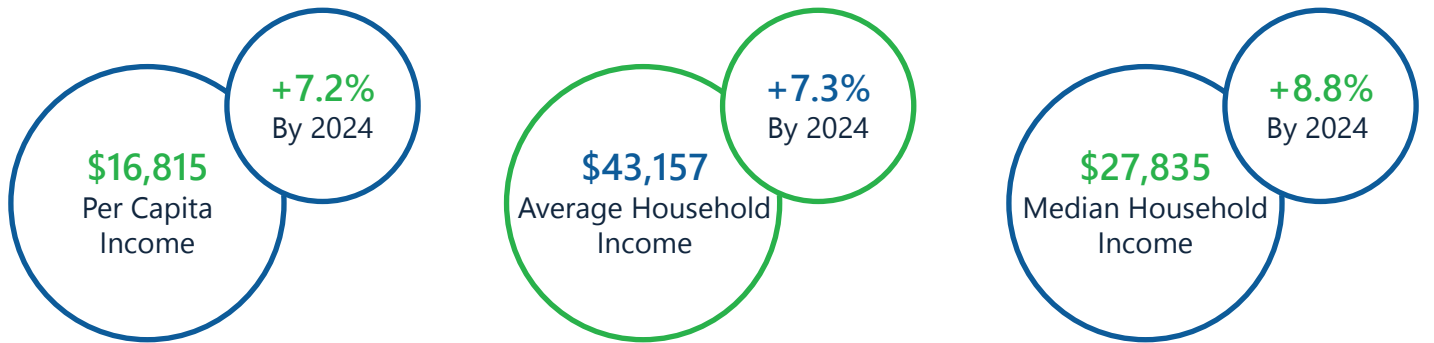

¹ Projected annual growth rate 2019-2024

Households & Families

	2010	2019	2024
Total Households	747	786	806
Total Families	498	549	560
Average HH Size	2.47	2.49	2.49

Population by Age

	2010	2019	2024
Under 5	7.7%	5.8%	5.7%
5 to 9	7.7%	5.8%	5.5%
10 to 14	7.7%	6.0%	6.0%
15 to 24	15.8%	12.0%	11.3%
25 to 34	11.0%	12.9%	11.3%
35 to 44	14.1%	12.8%	13.2%
45 to 54	11.9%	13.4%	12.9%
55 to 64	10.3%	14.0%	14.5%
65+	13.6%	17.2%	19.7%

Under 18

Prime Working Age

Median Age

Population By Race & Ethnicity

2019 Employment by Industry

Employed Population, Age 16+ | 712

Gross Retail Sales By Fiscal Year

2019 Income