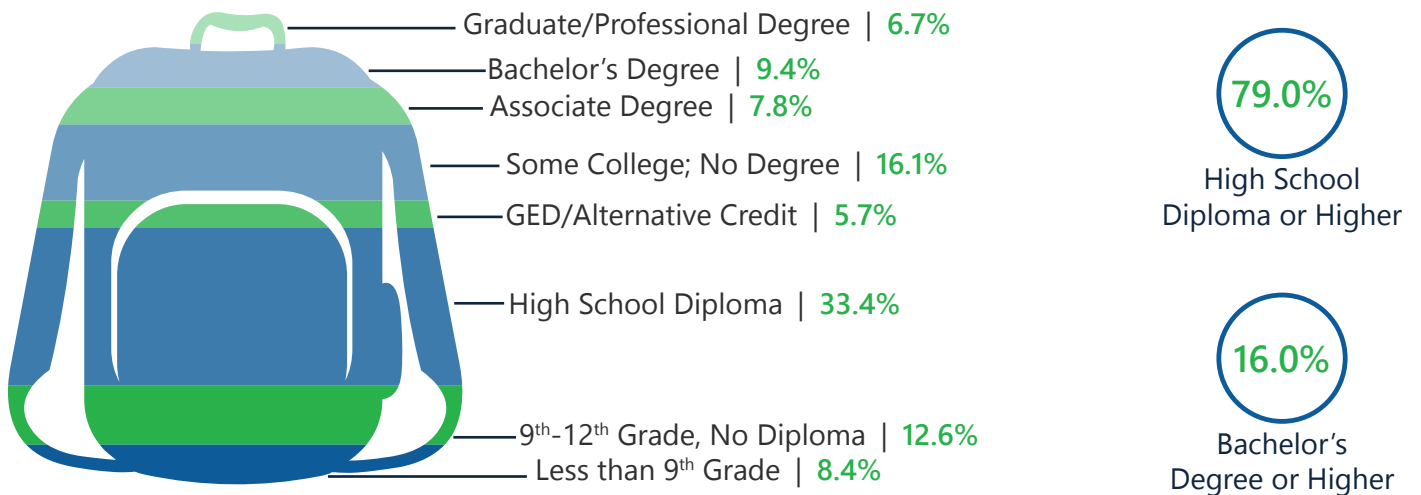

2019 Educational Attainment, Age 25+

Cherokee County Development Board

Jim Cook, Executive Director
864.206.2804

www.cherokeeountydevelopmentboard.com

Appalachian Council of Governments

30 Century Circle, Greenville, SC 29607
864.242.9733

www.scacog.org

BLACKSBURG
SOUTH CAROLINA

Town of Blacksburg

105 S. Shelby Street, Blacksburg, SC 29702
864.839.2332

www.townofblacksburgsc.com