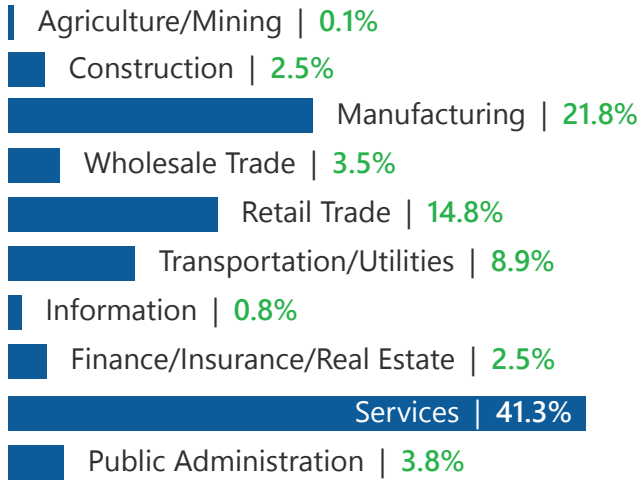

Under 18

Prime Working Age

Median Age

Population By Race & Ethnicity

2019 Employment by Industry

Employed Population, Age 16+ | 712

Gross Retail Sales By Fiscal Year

2019 Income