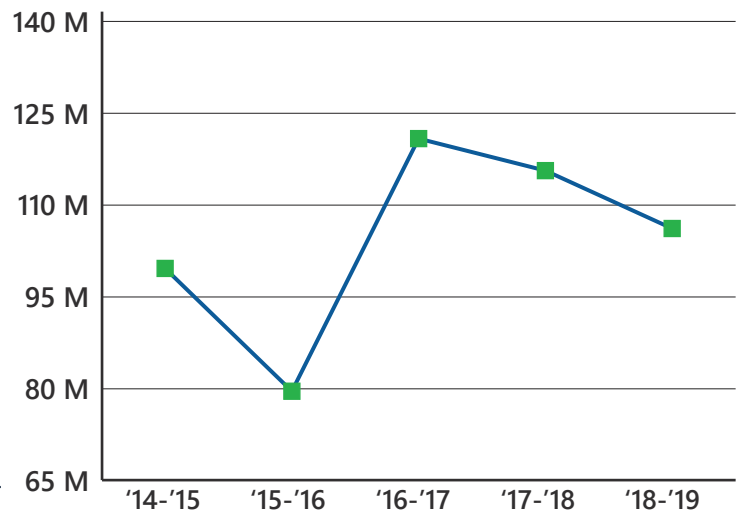

¹ Projected annual growth rate 2019-2024

Households & Families

	2010	2019	2024
Total Households	747	786	806
Total Families	498	549	560
Average HH Size	2.47	2.49	2.49

Population by Age

	2010	2019	2024
Under 5	7.7%	5.8%	5.7%
5 to 9	7.7%	5.8%	5.5%
10 to 14	7.7%	6.0%	6.0%
15 to 24	15.8%	12.0%	11.3%
25 to 34	11.0%	12.9%	11.3%
35 to 44	14.1%	12.8%	13.2%
45 to 54	11.9%	13.4%	12.9%
55 to 64	10.3%	14.0%	14.5%
65+	13.6%	17.2%	19.7%

Under 18

Prime Working Age

Median Age

Population By Race & Ethnicity

2019 Employment by Industry

Employed Population, Age 16+ | 712

Gross Retail Sales By Fiscal Year

2019 Income